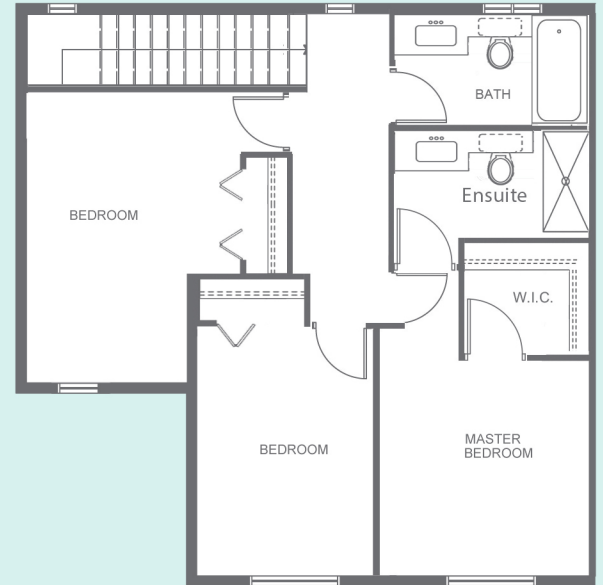

F

4 Bedroom & Den, 3.5 Bathroom Plus Rec Room | Approx. 2,945 sq.ft.

UPPER

752 SQ FT.
Master Bedroom,
Closet, Bathroom, Bedroom

MAIN

1,097 SQ FT.
Porch, Living Room, Kitchen,
Powder Room, Main Entry, Den
Side-by-side Garage

LOWER

1,096 SQ FT.
Bedroom, Rec Room,
Bathroom and Storage
and Laundry