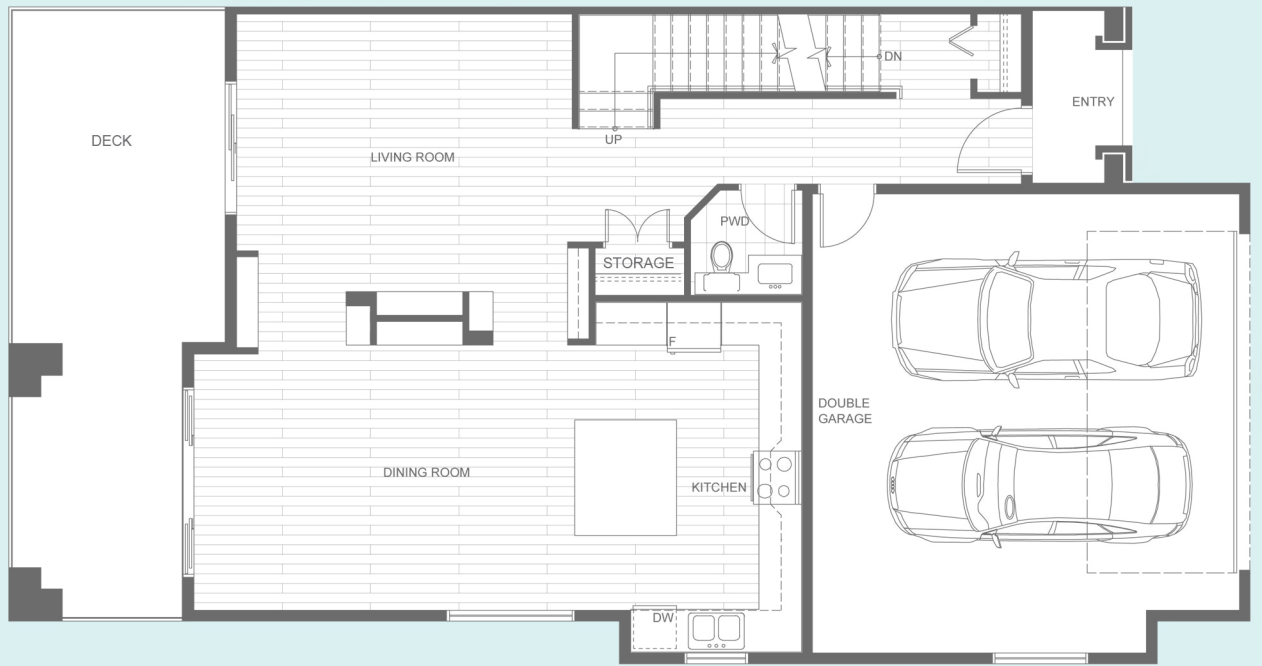

# GE3

4 Bedroom + Rec, 3.5 Bathroom

Approx. 2,792 sq.ft.

## UPPER

971 SQ FT.

2 Bedrooms, Bathroom  
Master Bedroom,  
Walk-in Closet, Ensuite,  
and Laundry

## MAIN

916 SQ FT.

Deck, Living Room, Kitchen,  
Powder Room, Main Entry,  
Side-by-side Garage, Storage

## LOWER

905 SQ FT.

Rec Room, Bedroom,  
Bathroom, Storage, Laundry  
and Optional Wet Bar