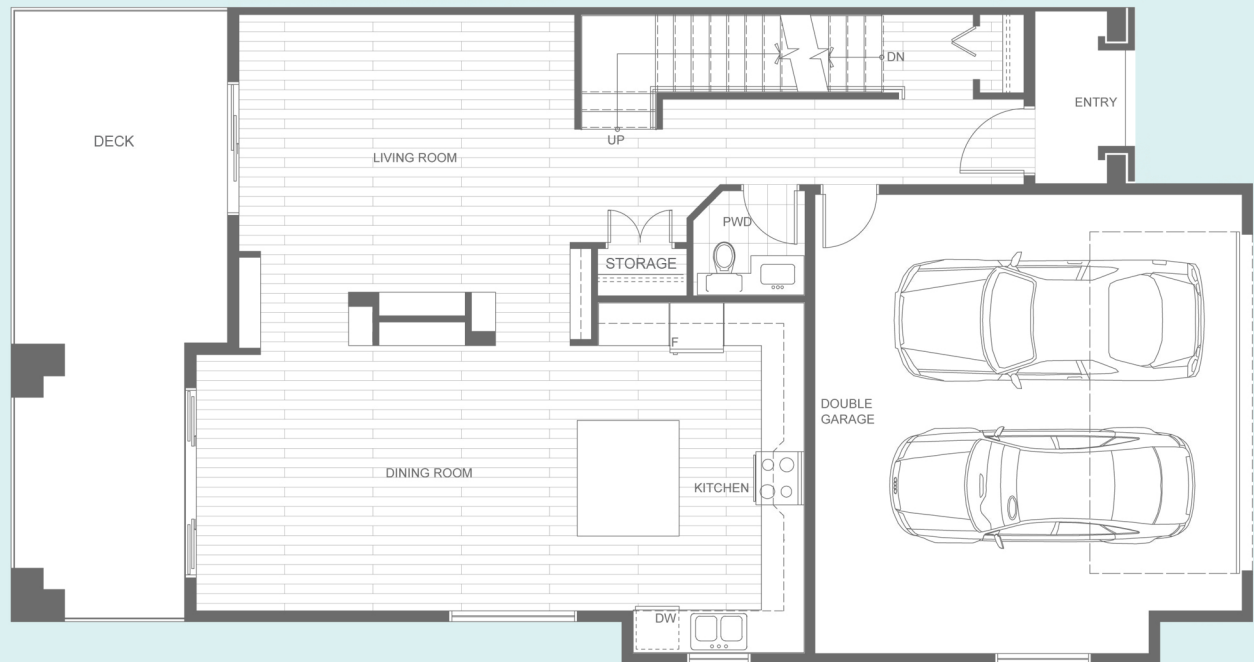

# GE4

4 Bedroom + Rec, 3.5 Bathroom  
Approx. 2,679 sq.ft.

## UPPER

856 SQ FT.  
2 Bedrooms, Bathroom  
Master Bedroom,  
Walk-in Closet, Ensuite,  
and Laundry

## MAIN

916 SQ FT.  
Deck, Living Room, Kitchen,  
Powder Room, Main Entry,  
Side-by-side Garage and Storage

## LOWER

907 SQ FT.  
Bedroom, Rec Room  
Bathroom, Storage, Laundry  
and Optional Wet Bar