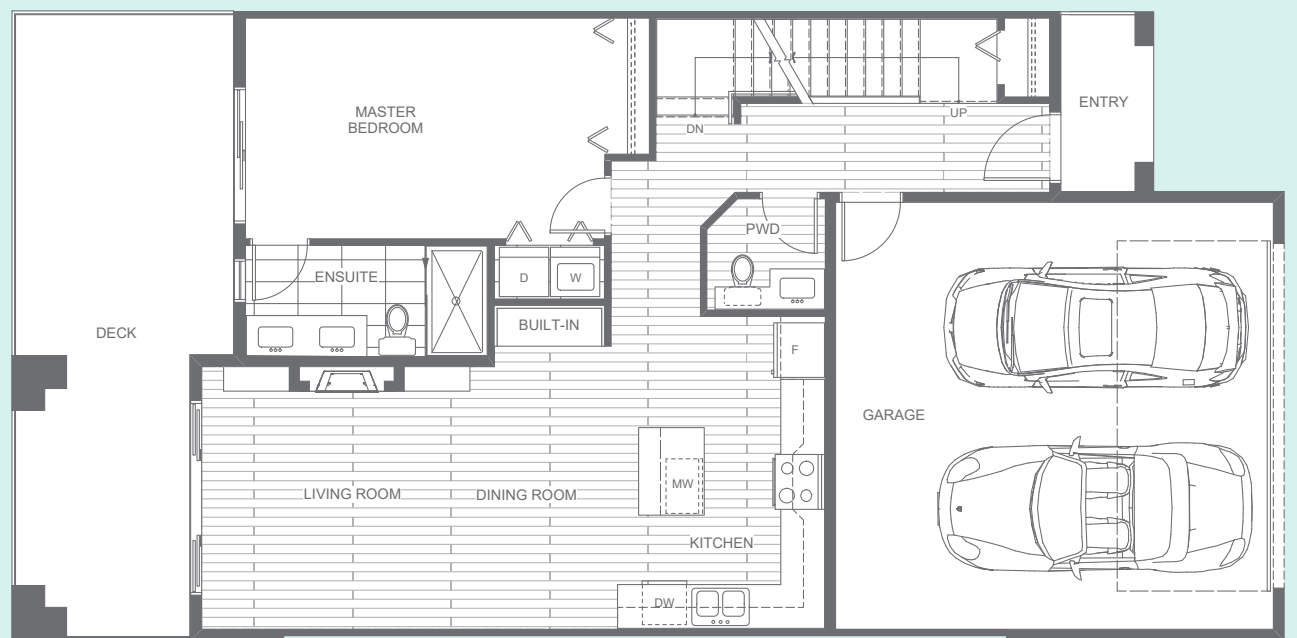

# G3

4 Bedroom, 3.5 Bathroom  
Plus Flex & Rec Room | Approx. 2,751 sq.ft.

## UPPER

946 SQ FT.  
2 Bedrooms, Bathroom and  
Flex Room

## MAIN

893 SQ FT.  
Master on the Main,  
Walk-in Closet, Ensuite,  
Deck, Living Room, Kitchen,  
Powder Room, Main Entry,  
Side-by-side Garage, Storage  
and Laundry

## LOWER

912 SQ FT.  
Rec Room, Bedroom,  
Bathroom, Storage, Laundry  
and Optional Wet Bar