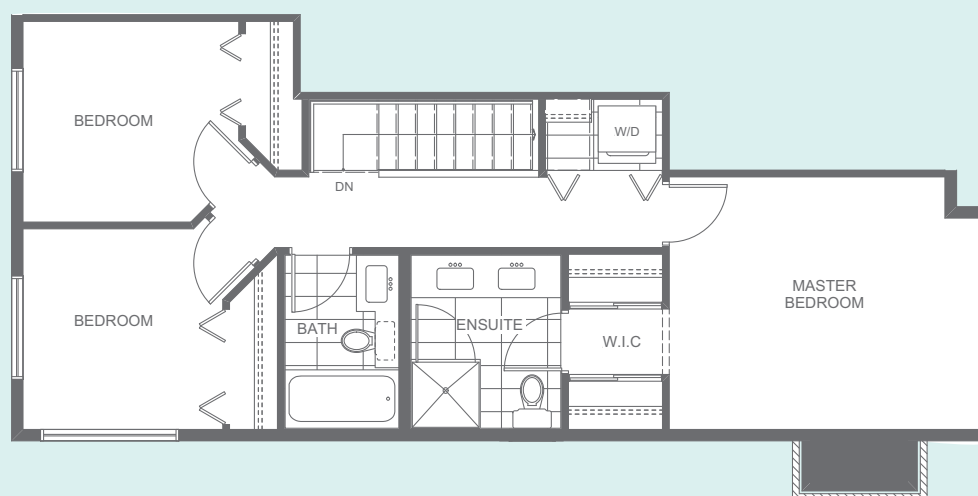

AE4 [Alt 2]

4 Bedroom + Flex, 3.5 Bathroom

Approx. 1,733 sq.ft.

UPPER

648 SQ FT.

Master Bedroom, Walk-in Closet, Ensuite, 2 Bedrooms, Bathroom and Laundry

MAIN

704 SQ FT.

Living Room, Kitchen, Optional Server, Dining Room, Powder Room and Deck

LOWER

381 SQ FT.

Garage, Storage, Bathroom, Flex Room and Main Entry