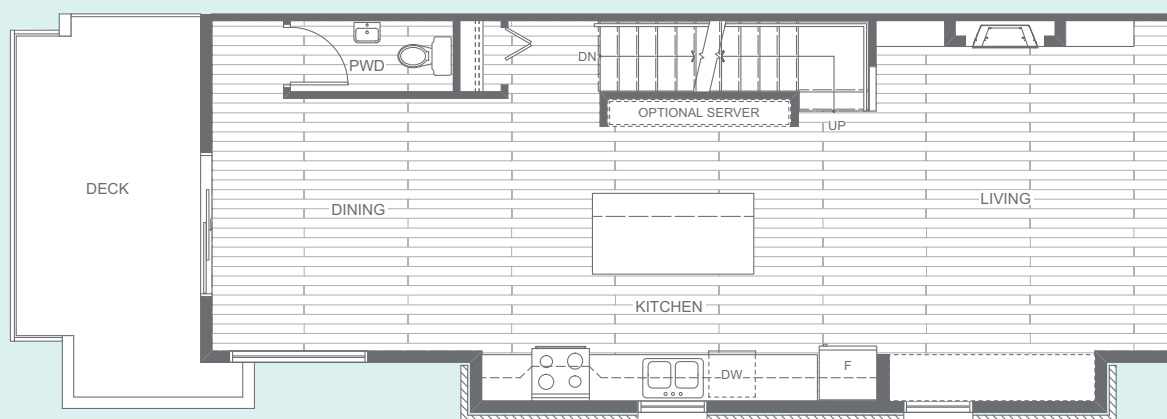

AE4 [Alt 2]

4 Bedroom + Flex, 3.5 Bathroom

Approx. 1,733 sq.ft.

UPPER

648 SQ FT.

Master Bedroom, Walk-in Closet, Ensuite, 2 Bedrooms, Bathroom and Laundry

MAIN

704 SQ FT.

Living Room, Kitchen, Optional Server, Dining Room, Powder Room and Deck

LOWER

381 SQ FT.

Garage, Storage, Bathroom, Flex Room and Main Entry